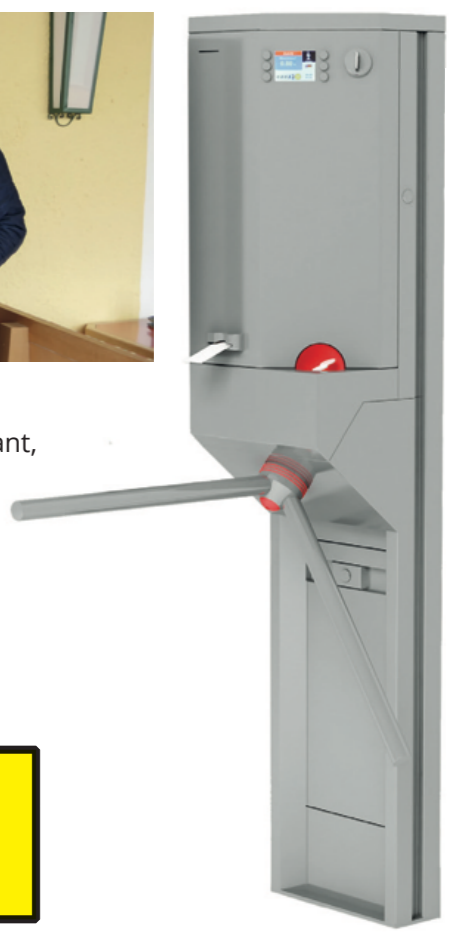

Michael Wotke with Mr. Sauper, director of the Panoramarestaurant, on Großglockner mountain, the highest mountain in Austria.