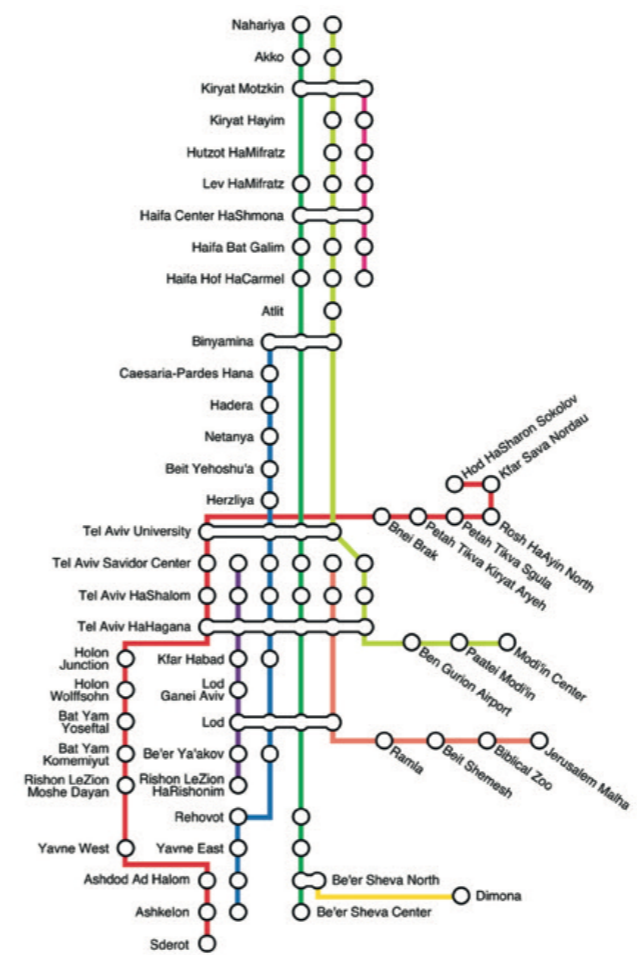

# Projects 2016

Public pool Alte Donau

Eiffeltower, Statue of Liberty, Petersdome, Neuschwanstein Castle, Schlossberg of Graz, Sydney Opera House, Ferris Wheel of Vienna. You can visit all these sights and many more at the Minimundus theme park in Klagenfurt am Wörthersee.

Additional products for pools and recreation

The Selection DF guarantees a barrier-free access at the newly renovated Bundesbad Alte Donau.

Vario 1100 D

Gyro Transpa

Gotschlich Selection DF gates work quickly in order to provide a high frequency in passages. Sensors secure that only one person can enter at a time.

After visiting the *small world*, all guests leave the theme park through spacious Saloon doors.

Vladivostok Aquarium

Israel train stations

Rubin Kazan Stadium

All stations of Israel Railways are being equipped with Gotschlich Selection DF gates. They secure the entry and exit and provide an easy passage for wheelchairs and buggies. Gotschlich turnstiles worked for 25 years and did an excellent job. Now they are being replaced by Selection DF gates. A proof for solid technology and durability of Gotschlich products.

## Trinity

Michael Wotke with Mr. Sauper, director of the Panoramarestaurant, on Großglockner mountain, the highest mountain in Austria.

 You will find Gotschlich's Trinity at 80 % of all service areas and gas stations along the Austrian Autobahn.